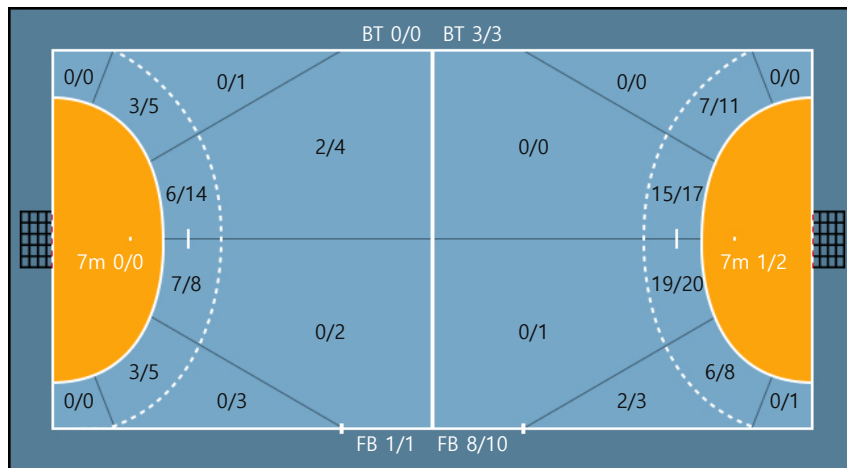

Team		
5/8	0/0	2/2
1/3	0/0	2/7
2/4	0/0	9/11

Missed: 5 Post: 2 Blocked: 2

Offense

Defense

Goalkeepers

Goals / Shots

1. 강나연		
5/5	1/1	5/6
4/6	0/0	5/5
15/16	0/0	15/18

2Min	2 Minute Suspensions	AS	Assists	BS	Block Shots	BT	Breakthroughs	RB	Rebound
DR	Disqualification with report	RC	Red cards	FB	Fast Breaks	G/S	Goals/Shots	BD	Blocked
S/S	Saves/Shots	YC	Yellow cards	ST	Steals	TF	Technical Faults	%	Efficiency