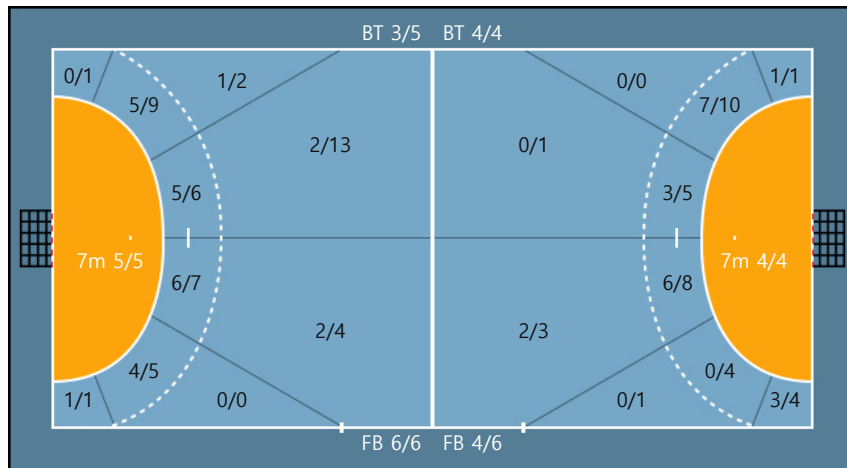

Missed: 1

Team

Goals / Shots

Team		
0/3	0/0	4/6
2/7	0/0	5/6
9/12	3/4	8/10

Missed: 5 Post: 0 Blocked: 1

Offense

Defense

Goalkeepers