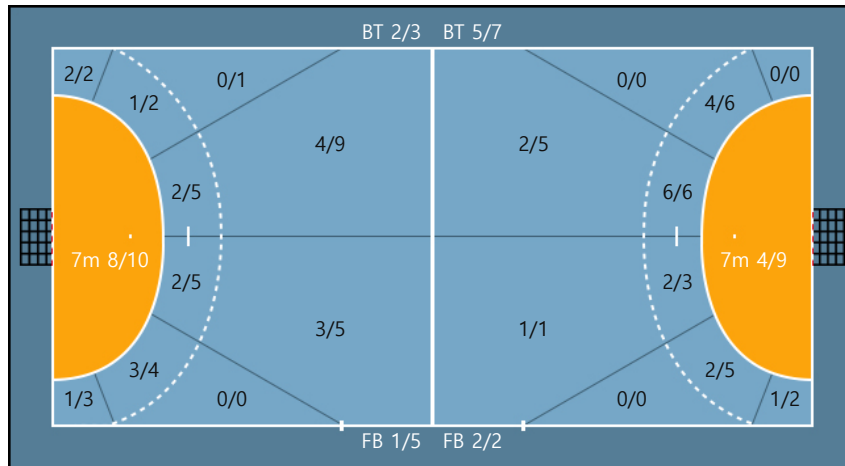

Missed: 1 Blocked: 3

Team

Goals / Shots

Team		
4/4	0/0	7/8
2/3	0/0	2/8
4/5	3/3	4/6

Missed: 8 Post: 1 Blocked: 4

Offense

Defense

Goalkeepers