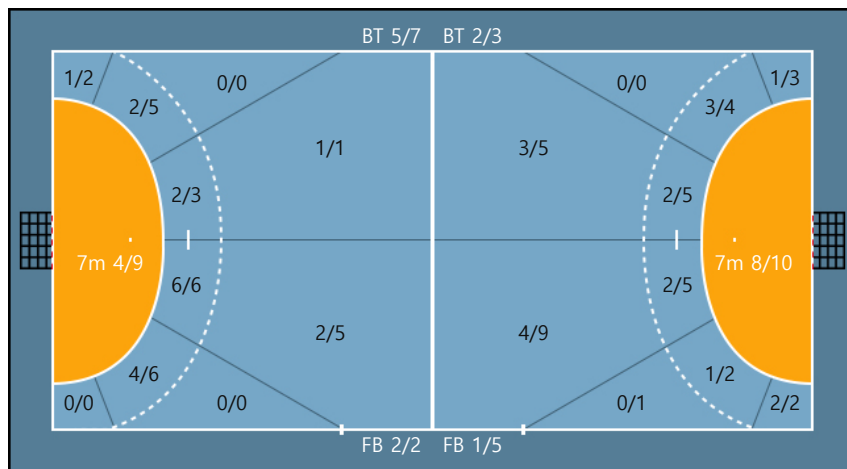

Goals / Shots

Team		
1/1	1/1	5/5
2/3	0/0	0/3
9/10	1/1	3/4

Missed: 5 Post: 4 Blocked: 4

Offense

Defense

Goalkeepers

Goals / Shots

16. 유정원		
4/4	0/0	7/8
2/3	0/0	2/8
4/5	3/3	3/5