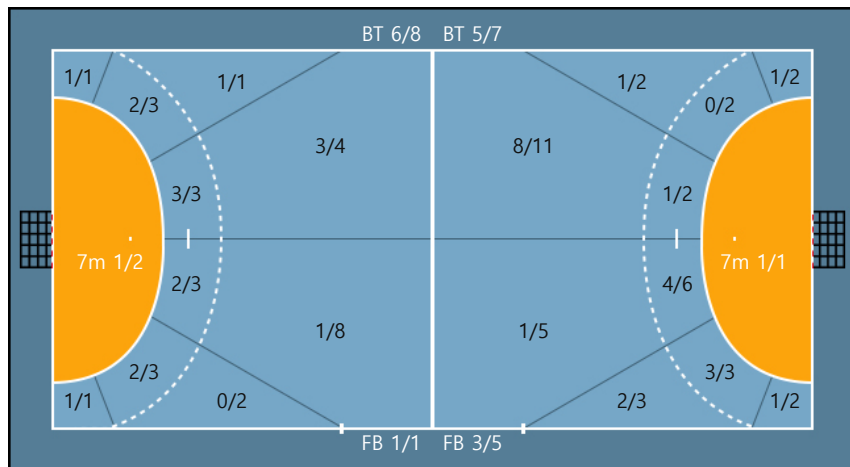

[제102회 전국체육대회(고등부)]

Shot Distribution

2021. 10. 11 16:40 경주실내체육관

Referees : 김원정 / 차창환
Technical officer : 오용기 / 강태구
MVP : -

고려대학교사범대학부속고등학교
고려대학교사범대학부속고등학교

17   7 : 10
10 : 13   23

대전대성고등학교

Players

Goals / Shots

1. 강수빈		
0/0	0/0	0/0
0/0	0/0	0/0
0/0	0/0	0/0

5. 이선재		
0/0	0/0	2/3
0/0	0/0	0/1
0/1	0/0	0/0

8. 김연준		
0/0	0/0	0/0
0/0	0/0	0/0
1/1	0/0	0/0

11. 윤성현		
0/0	0/0	0/0
0/0	0/0	1/1
1/1	0/0	0/0

13. 이건영		
0/0	0/0	1/2
1/1	0/0	1/3
1/3	0/1	2/2

Post: 1

Missed: 1

Missed: 2

15. 김상혁		
1/1	0/0	0/0
0/0	0/0	0/0
0/1	0/0	2/2

18. 오시훈		
1/1	0/0	0/0
0/0	0/0	0/0
0/0	0/0	0/0

22. 김강민		
0/0	0/0	0/0
0/0	0/0	0/0
2/2	0/0	0/0

23. 황성현		
0/0	0/0	0/0
0/0	0/0	0/0
0/0	0/0	0/0

26. 서민재		
0/0	0/0	0/0
0/0	0/0	0/0
0/0	0/0	0/0

35. 오정민		
0/0	0/0	0/0
0/0	0/0	0/0
0/0	0/0	0/0

Team

Goals / Shots

Team		
2/2	0/0	3/5
1/1	0/0	2/5
5/9	0/1	4/4

Missed: 3 Post: 1 Blocked: 0

Offense

Defense

Goalkeepers

Goals / Shots

1. 강수빈		
4/5	2/2	4/7
0/2	0/0	1/3
7/8	1/4	4/5

2Min	2 Minute Suspensions	AS	Assists	BS	Block Shots	BT	Breakthroughs	RB	Rebound
DR	Disqualification with report	RC	Red cards	FB	Fast Breaks	G/S	Goals/Shots	BD	Blocked
S/S	Saves/Shots	YC	Yellow cards	ST	Steals	TF	Technical Faults	%	Efficiency