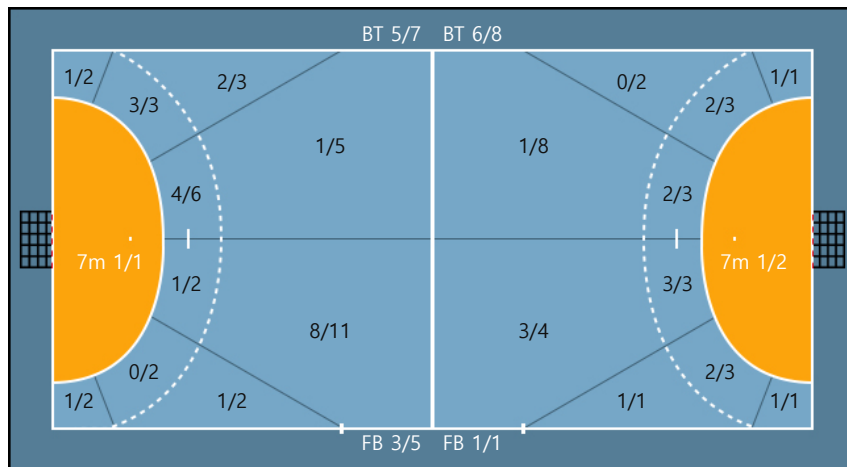

[제102회 전국체육대회(고등부)]

Shot Distribution

2021. 10. 11 16:40 경주실내체육관

Referees : 김원정 / 차창환
Technical officer : 오용기 / 강태구
MVP : -

고려대학교사범대학부속고등학교

17

7 : 10
10 : 13

23

대전대성고등학교

대전대성고등학교

Players

Goals / Shots

1. 이동현		
0/0	0/0	0/0
0/0	0/0	0/0
0/0	0/0	0/0

2. 안승원		
0/0	0/0	0/0
0/0	0/0	0/0
0/0	0/0	0/0

7. 육태형		
2/3	1/1	0/2
0/1	0/0	1/1
5/5	0/2	1/1

11. 이민재		
0/0	0/0	0/0
0/0	0/0	0/0
0/0	0/0	0/1

14. 전효찬		
0/0	0/0	0/0
0/0	0/0	0/0
0/0	0/0	0/0

Missed: 1 Blocked: 1

17. 임대현		
0/0	0/0	0/0
0/0	0/0	0/0
0/0	0/0	0/0

18. 박병훈		
0/0	0/0	0/0
0/0	0/0	0/1
0/0	0/0	0/0

25. 류종연		
0/0	0/0	2/2
0/0	0/0	0/0
2/3	0/1	3/3

31. 최승진		
0/0	0/0	0/0
0/0	0/0	0/0
0/0	0/0	0/0

33. 강세현		
2/2	1/1	2/3
0/1	0/0	0/1
0/0	1/1	0/0

Post: 1

Post: 1

77. 이창우		
0/0	0/0	0/0
0/0	0/0	0/0
0/0	0/0	0/0

Team

Goals / Shots

Team		
4/5	2/2	4/7
0/2	0/0	1/3
7/8	1/4	4/5

Missed: 1 Post: 2 Blocked: 1

Offense

Defense

Goalkeepers

Goals / Shots

77. 이창우		
2/2	0/0	3/5
1/1	0/0	2/5
5/9	0/1	4/4

2Min	2 Minute Suspensions	AS	Assists	BS	Block Shots	BT	Breakthroughs	RB	Rebound
DR	Disqualification with report	RC	Red cards	FB	Fast Breaks	G/S	Goals/Shots	BD	Blocked
S/S	Saves/Shots	YC	Yellow cards	ST	Steals	TF	Technical Faults	%	Efficiency