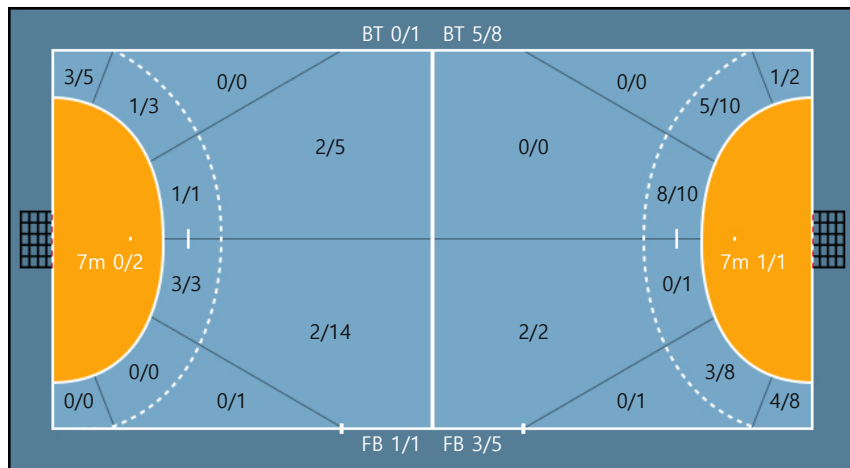

Team

Goals / Shots

Team		
1/3	0/0	3/7
1/3	0/0	0/1
4/5	1/1	2/5

Missed: 7 Post: 2 Blocked: 4

Offense

Defense

Goalkeepers

Goals / Shots