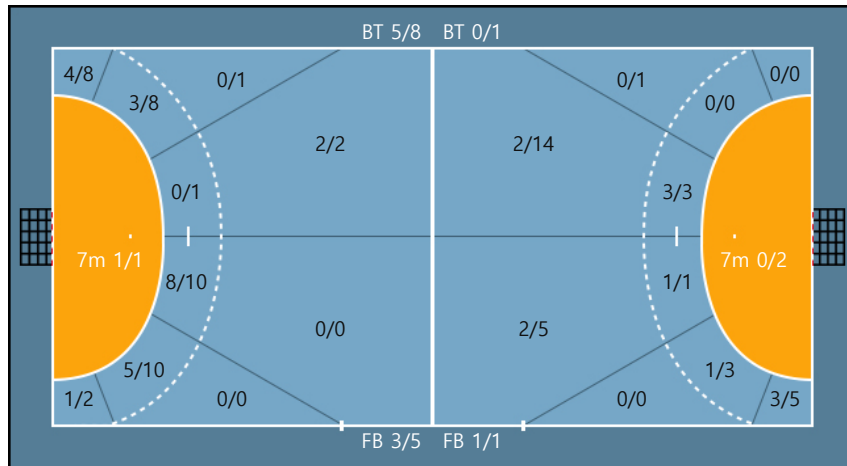

[제102회 전국체육대회(고등부)]

Shot Distribution

2021. 10. 11 18:00 경주실내체육관

Referees : 이은하 / 이가을
Technical officer : 이광남 / 홍정호
MVP : -

의정부여자고등학교
천안공업고등학교

12   5 : 13
7 : 11

24   천안공업고등학교

Players

Goals / Shots

7. 양정원			10. 윤예진			15. 이다빈			17. 전지연			18. 정예담		
1/1	0/1	0/0	1/1	0/0	1/1	0/0	0/0	0/0	0/1	0/0	0/0	0/0	0/0	0/0
0/0	0/0	0/0	0/0	0/0	0/0	1/1	0/0	0/0	0/0	0/0	0/0	0/1	0/0	0/1
2/3	0/0	1/1	2/4	0/0	1/1	0/0	0/0	1/1	2/2	0/0	2/2	1/1	0/0	3/3
Post: 1			Post: 2			Post: 1						Missed: 1 Post: 1		

24. 장현정			27. 김다빈			77. 최민정			88. 여인지					
0/0	0/0	0/0	0/0	0/0	1/1	0/0	0/0	0/0	0/0	0/0	2/2	0/0	0/0	0/0
0/0	0/0	0/0	0/1	0/0	0/2	0/0	0/0	0/0	0/0	0/0	0/0	0/0	0/0	0/0
0/0	0/0	0/0	1/1	0/0	1/1	0/0	0/0	0/0	0/0	0/0	0/0	0/0	0/0	0/0
			Post: 3											

Team

Goals / Shots

Team		
2/3	0/1	4/4
1/3	0/0	0/3
8/11	0/0	9/9

Missed: 1 Post: 8 Blocked: 0

Offense

Defense

Goalkeepers

Goals / Shots

77. 최민정		
1/3	0/0	3/7
1/3	0/0	0/1
4/5	1/1	2/5

2Min	2 Minute Suspensions	AS	Assists	BS	Block Shots	BT	Breakthroughs	RB	Rebound
DR	Disqualification with report	RC	Red cards	FB	Fast Breaks	G/S	Goals/Shots	BD	Blocked
S/S	Saves/Shots	YC	Yellow cards	ST	Steals	TF	Technical Faults	%	Efficiency