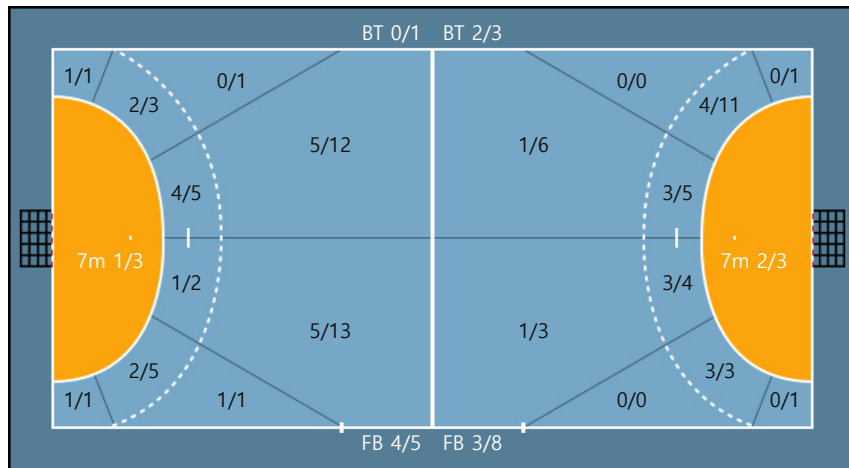

[제102회 전국체육대회(고등부)]

Shot Distribution

2021. 10. 13 11:00 경주실내체육관

Referees : 정진영 / 이은하
Technical officer : 오용기 / 강태구
MVP : -

휘경여자고등학교
일신여자고등학교

17   5 : 12
12 : 11   **23**

일신여자고등학교

Players

Goals / Shots

7. 오미현		
0/0	0/0	1/1
0/0	0/0	0/1
0/0	0/0	2/2

Missed: 1 Post: 1

9. 조유희		
0/0	0/1	0/0
0/0	0/0	0/0
0/0	0/0	0/0

10. 윤희경		
0/0	0/0	0/0
0/0	0/0	0/0
0/0	0/0	0/0

11. 김서진		
0/0	0/0	0/0
0/0	0/0	0/0
1/1	0/0	1/1

12. 이현정		
0/0	0/0	0/0
0/0	0/0	0/0
0/0	0/0	0/0

15. 이선미		
0/0	0/0	0/0
0/0	0/0	0/0
0/0	0/0	0/0

16. 이민영		
0/0	0/0	0/0
0/0	0/0	0/0
0/0	0/0	0/0

18. 김지아		
0/0	0/1	0/0
0/1	0/0	2/2
1/2	0/0	2/2

Missed: 3 Blocked: 1

21. 박지현		
0/0	0/0	1/2
3/4	0/0	0/1
2/3	0/0	1/2

Missed: 2 Blocked: 2

24. 차서연		
0/0	0/1	0/0
2/3	0/0	0/0
0/0	0/0	0/0

Missed: 1 Post: 1

77. 김단비		
1/1	0/0	0/0
0/0	0/0	0/0
0/0	0/0	1/2

Post: 2 Blocked: 1

88. 양처럼		
1/1	0/0	0/0
0/0	0/0	0/0
0/0	0/0	1/1

Team

Goals / Shots

Team		
2/2	0/3	2/3
5/8	0/0	2/4
4/6	0/0	8/10

Missed: 7 Post: 4 Blocked: 4

Offense

Defense

Goalkeepers

Goals / Shots

16. 이민영		
3/3	0/0	3/5
0/0	0/0	2/6
6/7	0/1	3/3

2Min	2 Minute Suspensions	AS	Assists	BS	Block Shots	BT	Breakthroughs	RB	Rebound
DR	Disqualification with report	RC	Red cards	FB	Fast Breaks	G/S	Goals/Shots	BD	Blocked
S/S	Saves/Shots	YC	Yellow cards	ST	Steals	TF	Technical Faults	%	Efficiency