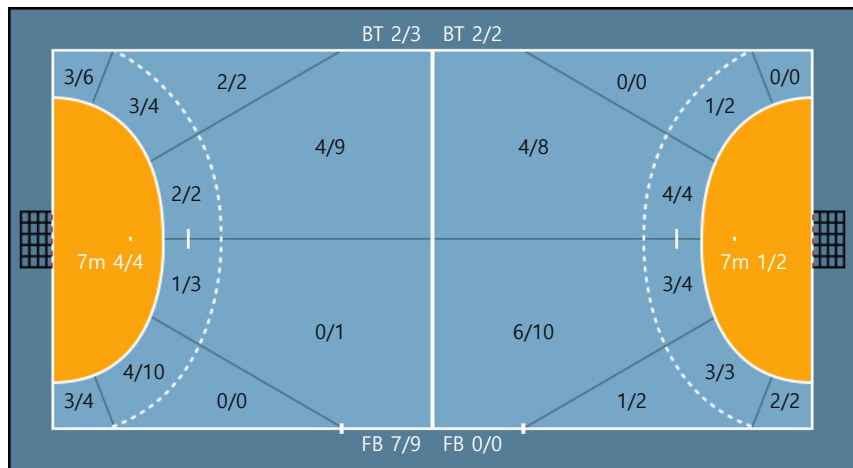

[제102회 전국체육대회(고등부)]

Shot Distribution

2021. 10. 14 11:00 경주실내체육관

Referees : 구본옥 / 이가을
Technical officer : 오용기 / 홍정호
MVP : -

일신여자고등학교   **25**   **12 : 9**   **26**   **황지정보산업고등학교**

황지정보산업고등학교

Players

Goals / Shots

10. 김이안		
1/1	0/0	2/2
0/1	0/0	0/1
1/1	0/0	2/4

Missed: 1   Post: 1

16. 장서연		
0/0	0/0	0/0
0/0	0/0	0/0
0/0	0/0	0/0

17. 신재연		
1/2	0/0	0/0
1/4	0/0	1/1
1/1	0/0	1/1

19. 김세진		
0/0	0/0	0/0
0/0	0/0	0/1
0/0	0/0	0/0

20. 지은혜		
2/2	0/0	1/1
1/1	0/0	0/0
1/1	0/1	2/2

Missed: 1

23. 김민서		
2/3	2/2	0/0
0/1	0/0	0/0
0/0	0/0	0/0

Missed: 1

27. 김소울		
0/0	0/0	0/0
0/0	0/0	0/0
0/0	0/0	0/0

33. 이연승		
0/0	0/0	0/0
1/1	0/0	0/0
3/3	0/0	0/0

Missed: 1   Post: 2   Blocked: 1

1

Team

Goals / Shots

Team		
6/8	2/2	3/3
3/8	0/0	1/3
6/6	0/1	5/7

Missed: 4   Post: 3   Blocked: 1

Offense

Defense

Goalkeepers

Goals / Shots

16. 장서연		
1/1	0/0	2/2
4/4	0/0	6/9
8/9	0/0	4/6

2Min	2 Minute Suspensions	AS	Assists	BS	Block Shots	BT	Breakthroughs	RB	Rebound
DR	Disqualification with report	RC	Red cards	FB	Fast Breaks	G/S	Goals/Shots	BD	Blocked
S/S	Saves/Shots	YC	Yellow cards	ST	Steals	TF	Technical Faults	%	Efficiency